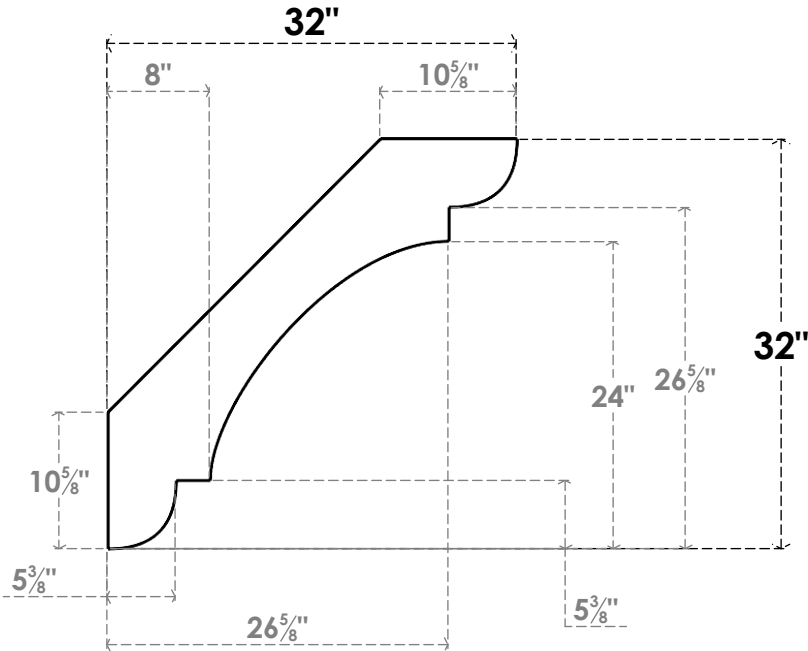

ITEM NUMBER: BRCPC060X32000X32000OLY

6"W X 32"D X 32"H OLYMPIC ARCHITECTURAL GRADE PVC CLOSED KNEE BRACE

SIDE PROFILE

FRONT PROFILE

ISOMETRIC

EKENA MILLWORK
2300 WEST MAIN ST.
CLARKSVILLE, TX 75426
TOLL FREE: 866-607-0453
WWW.EKENAMILLWORK.COM