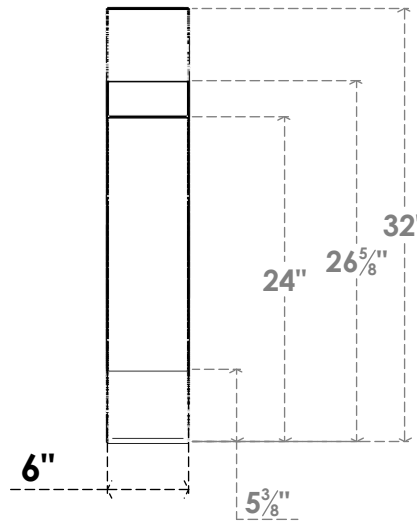

ITEM NUMBER: BRCPC060X32000X32000OLY

6"W X 32"D X 32"H OLYMPIC ARCHITECTURAL GRADE PVC CLOSED KNEE BRACE

SIDE PROFILE

FRONT PROFILE

ISOMETRIC

EKENA MILLWORK
2300 WEST MAIN ST.
CLARKSVILLE, TX 75426
TOLL FREE: 866-607-0453
WWW.EKENAMILLWORK.COM